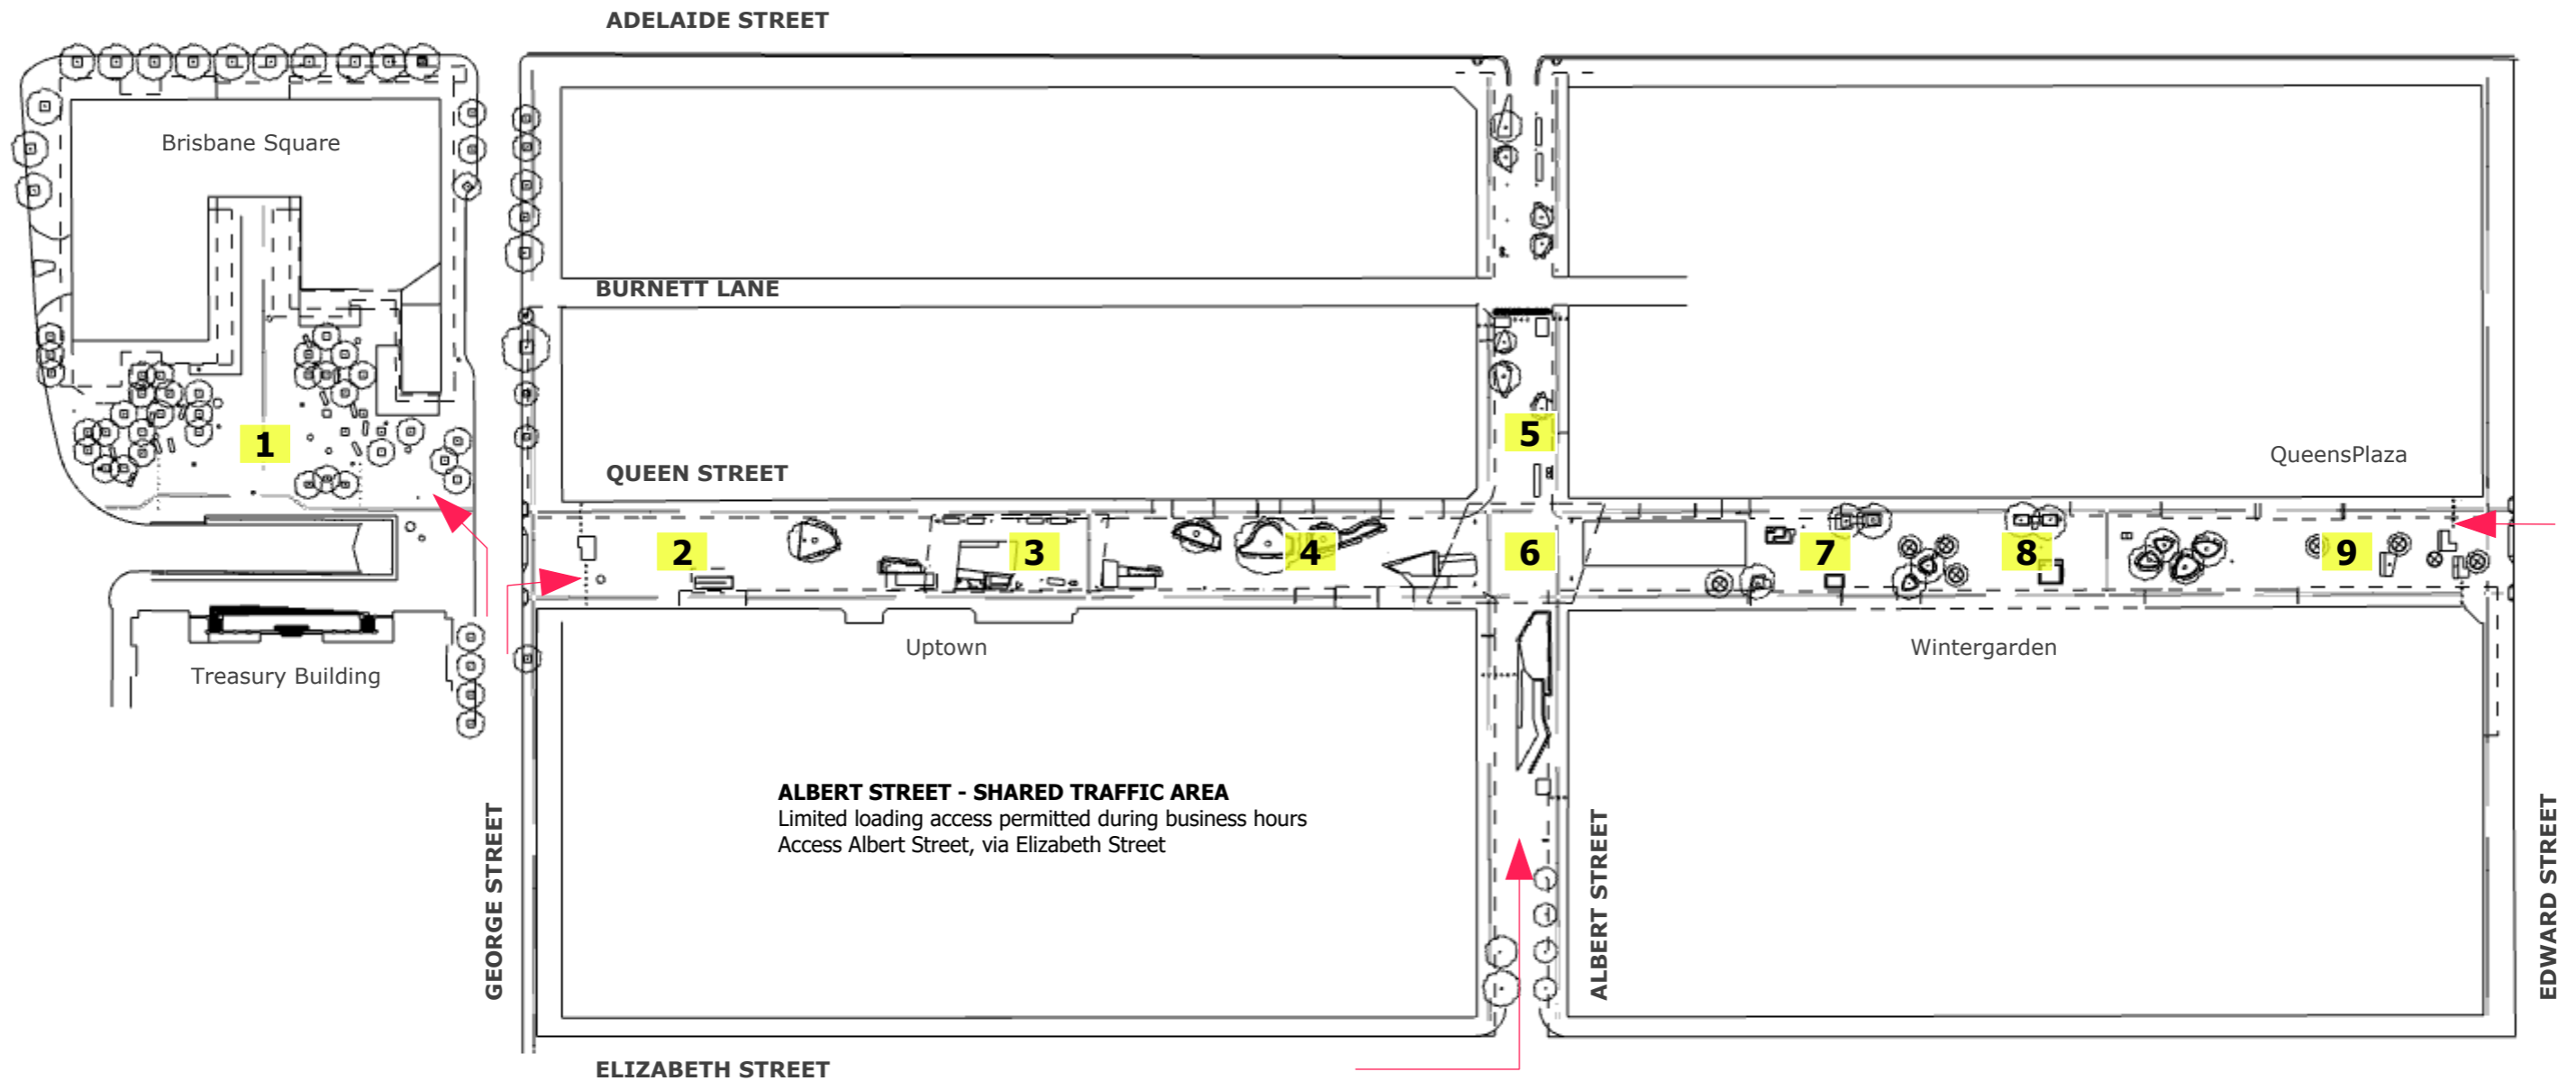

REDDACLIFF PLACE

- 1: Reddacliff Place

GEORGE STREET END OF THE MALL

- 2: George St Activation Space
- 3: QSM Stage
- 4: Fig Trees

CENTRAL AREA / ALBERT STREET

- 5: Albert St West
- 6: Central Structure

EDWARD STREET END OF THE MALL

note: additional spaces available on request. example: small space outside of a specific retailer for a product launch

REDDACLIFF PLACE
Access via George Street

GEORGE STREET END OF THE MALL
Access Queen, via George St

CENTRAL AREA / ALBERT STREET
Access via George Street end

EDWARD STREET END OF THE MALL
Access Queen, via Edward Street: OR
Access directly from Queen Street

1: Reddacliff Place

2: George St Activation Space
3: QSM Stage
4: Fig Trees

5: Albert St West
6: Central Structure

7: Regent
8: Wintergarden / Folly (two sites)
9: Edward St Activation Space

**NOTE: ALL VEHICLES REQUIRE ACCESS PASSES, ISSUED BY BEDA
DETAILED INSTRUCTIONS PROVIDED DURING APPLICATION PROCESS**