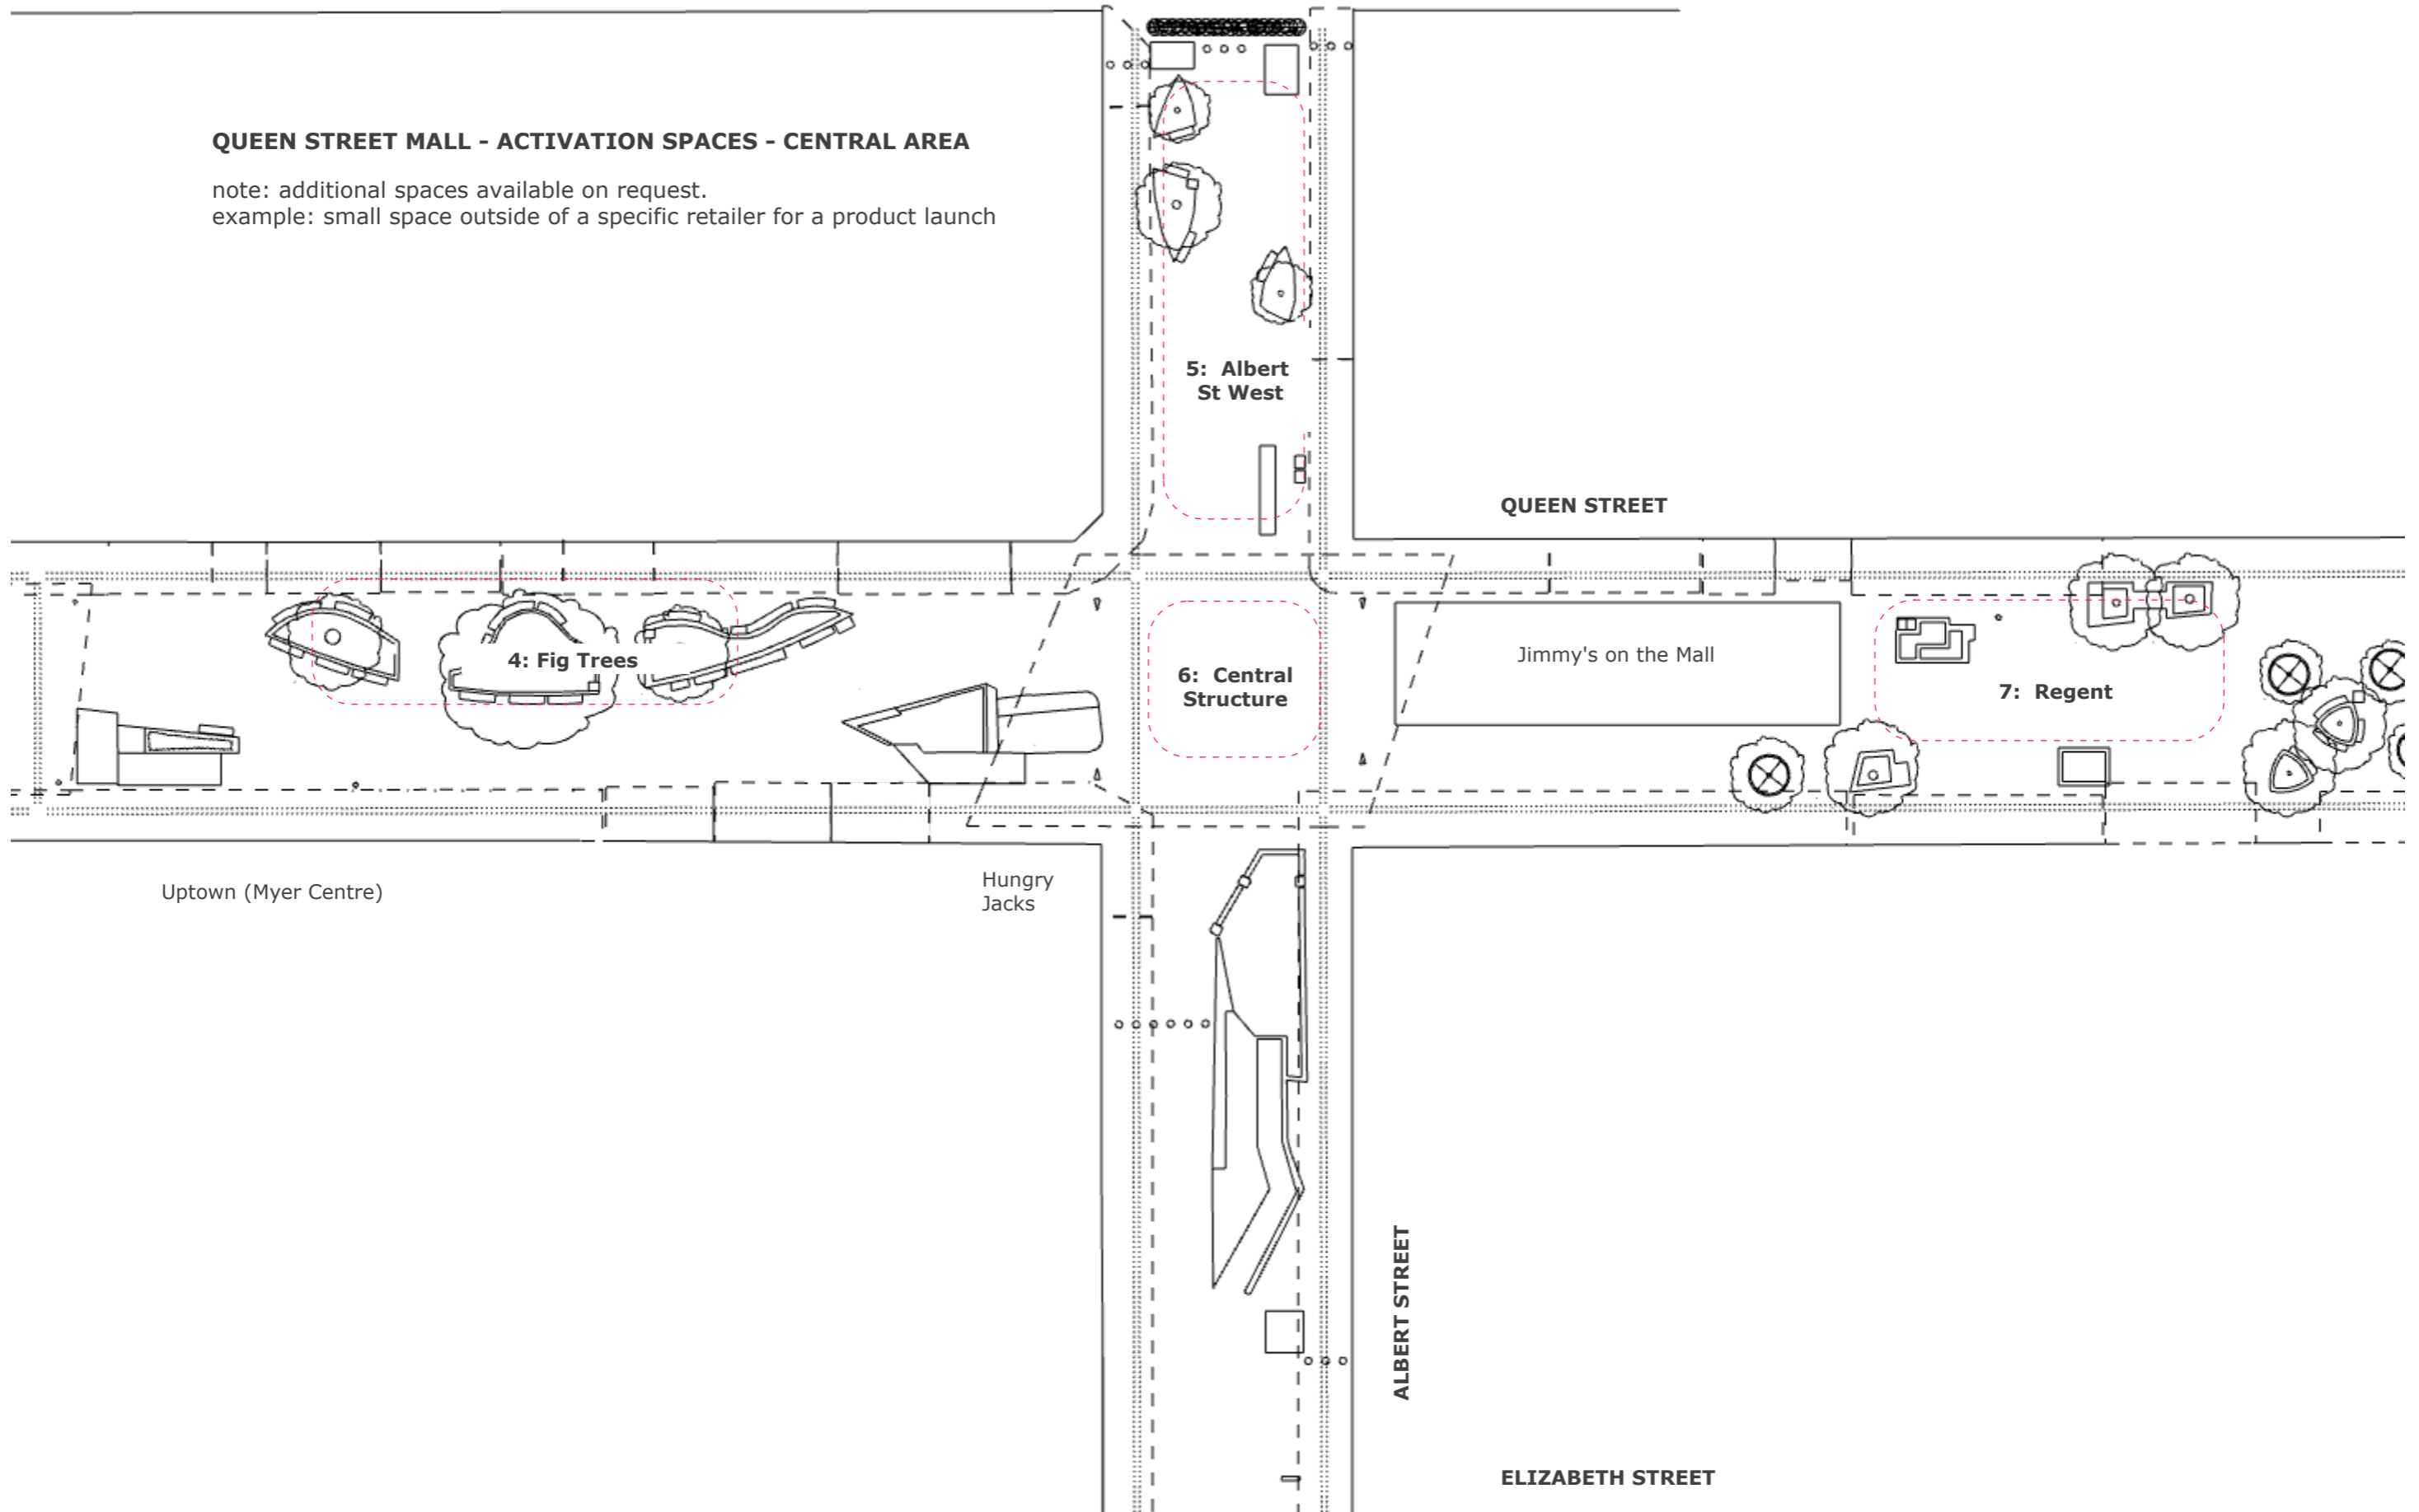

BURNETT LANE

QUEEN STREET MALL - ACTIVATION SPACES - CENTRAL AREA

note: additional spaces available on request.
example: small space outside of a specific retailer for a product launch