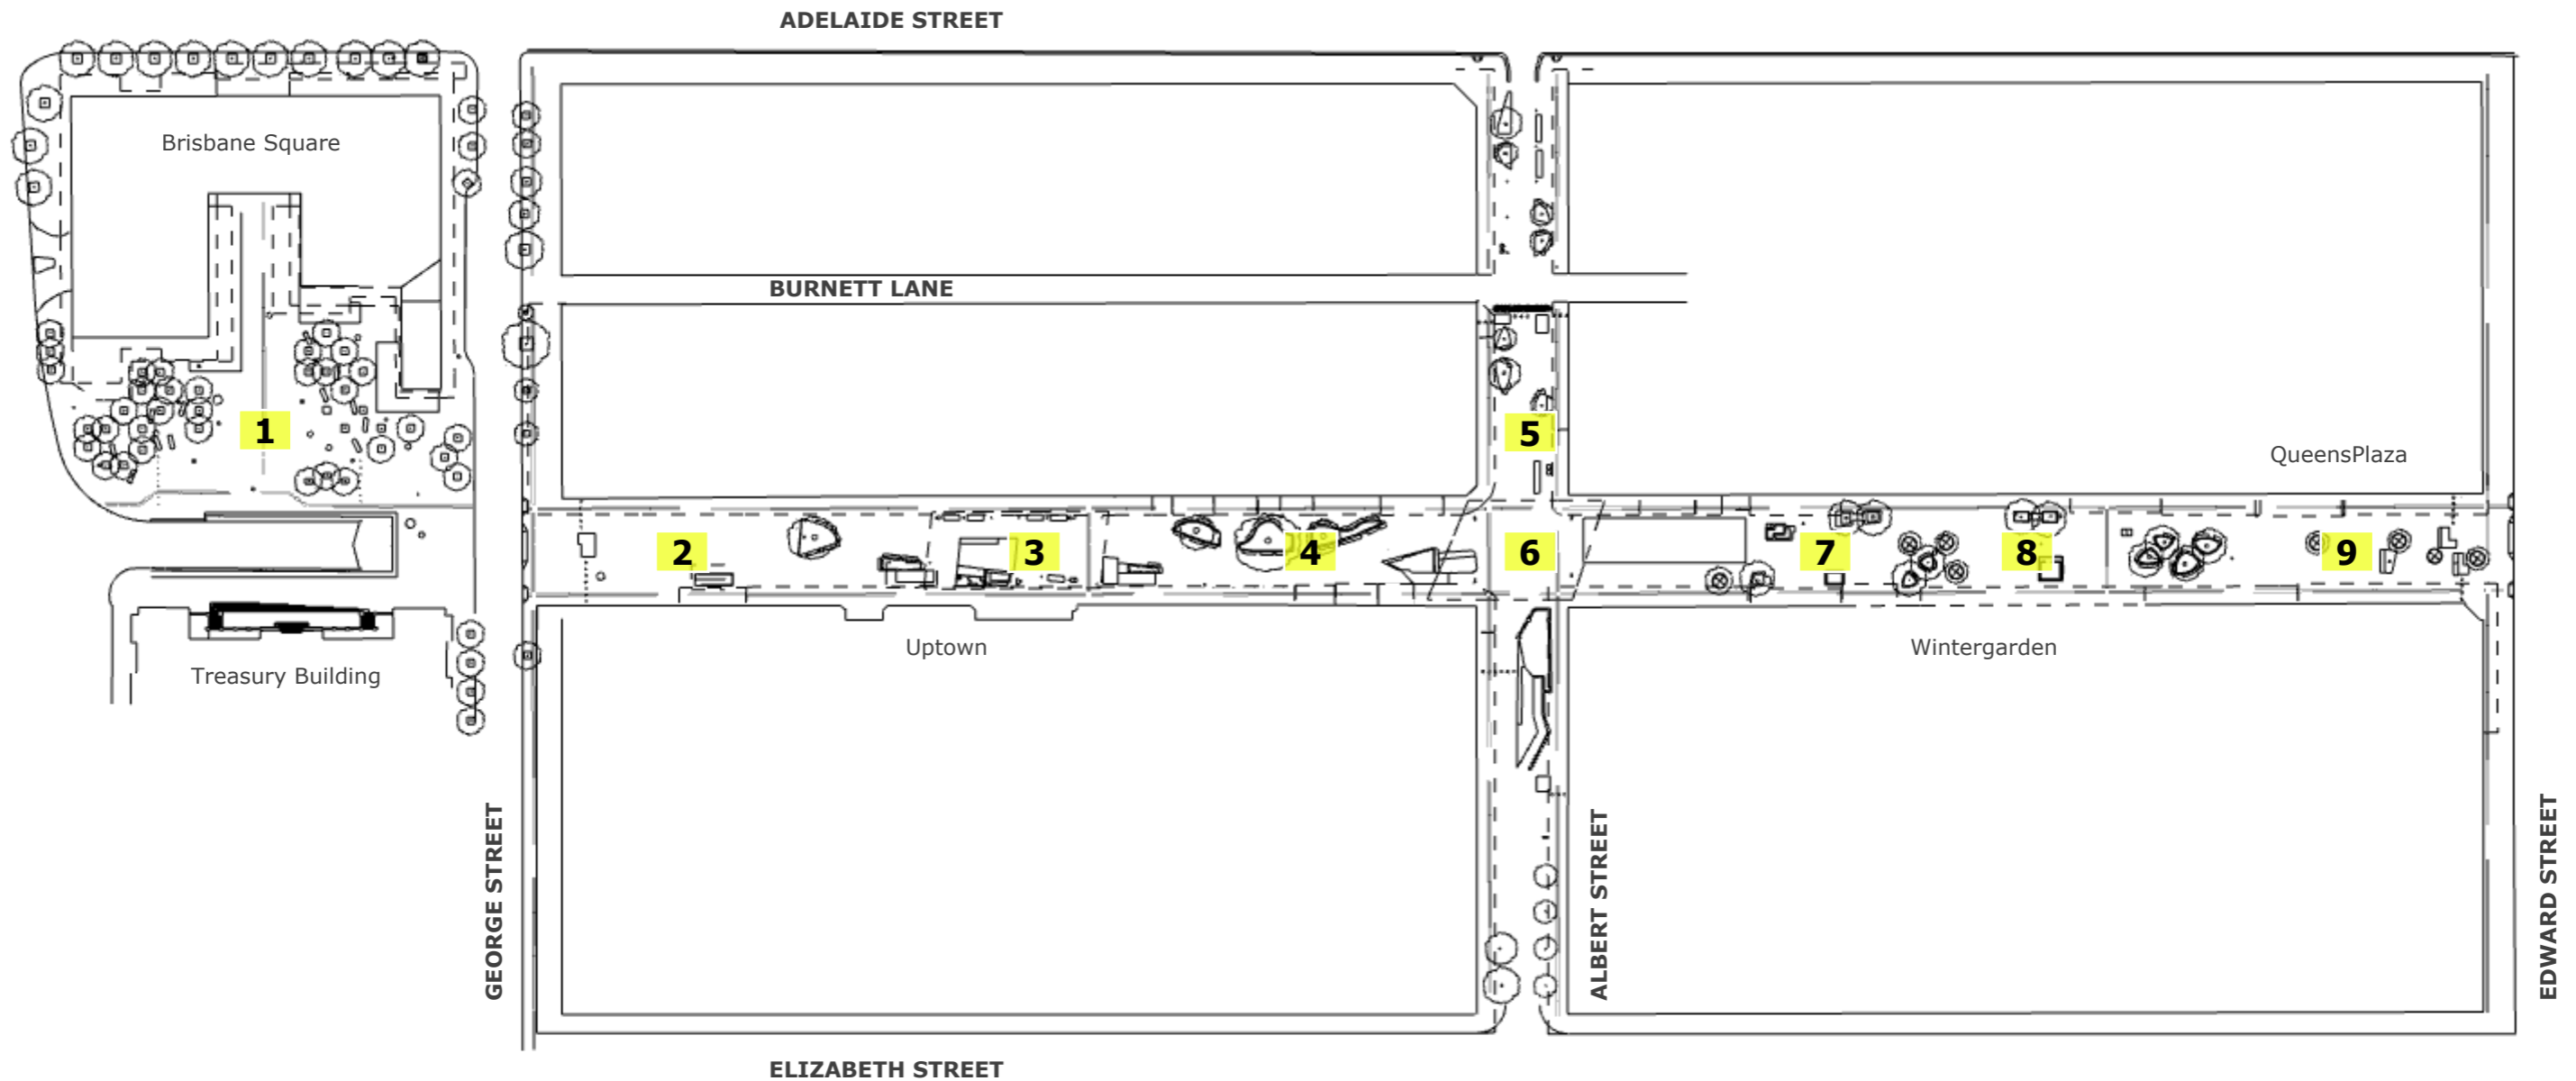

REDDACLIFF PLACE

- 1: Reddacliff Place

GEORGE STREET END OF THE MALL

- 2: George St Activation Space
- 3: QSM Stage
- 4: Fig Trees

CENTRAL AREA / ALBERT STREET

- 5: Albert St West
- 6: Central Structure

EDWARD STREET END OF THE MALL

- 7: Regent
- 8: Wintergarden / Folly (two sites)
- 9: Edward St Activation Space

BURNETT LANE

QUEEN STREET MALL - ACTIVATION SPACES - GEORGE STREET END

note: additional spaces available on request. example: small space outside of a specific retailer for a product launch

note: additional spaces available on request. example: small space outside of a specific retailer for a product launch

REDDACLIFF PLACE
Access via George Street

GEORGE STREET END OF THE MALL
Access Queen, via George St

CENTRAL AREA / ALBERT STREET
Access via George Street end

EDWARD STREET END OF THE MALL
Access Queen, via Edward Street: OR
Access directly from Queen Street

1: Reddacliff Place

2: George St Activation Space
3: QSM Stage
4: Fig Trees