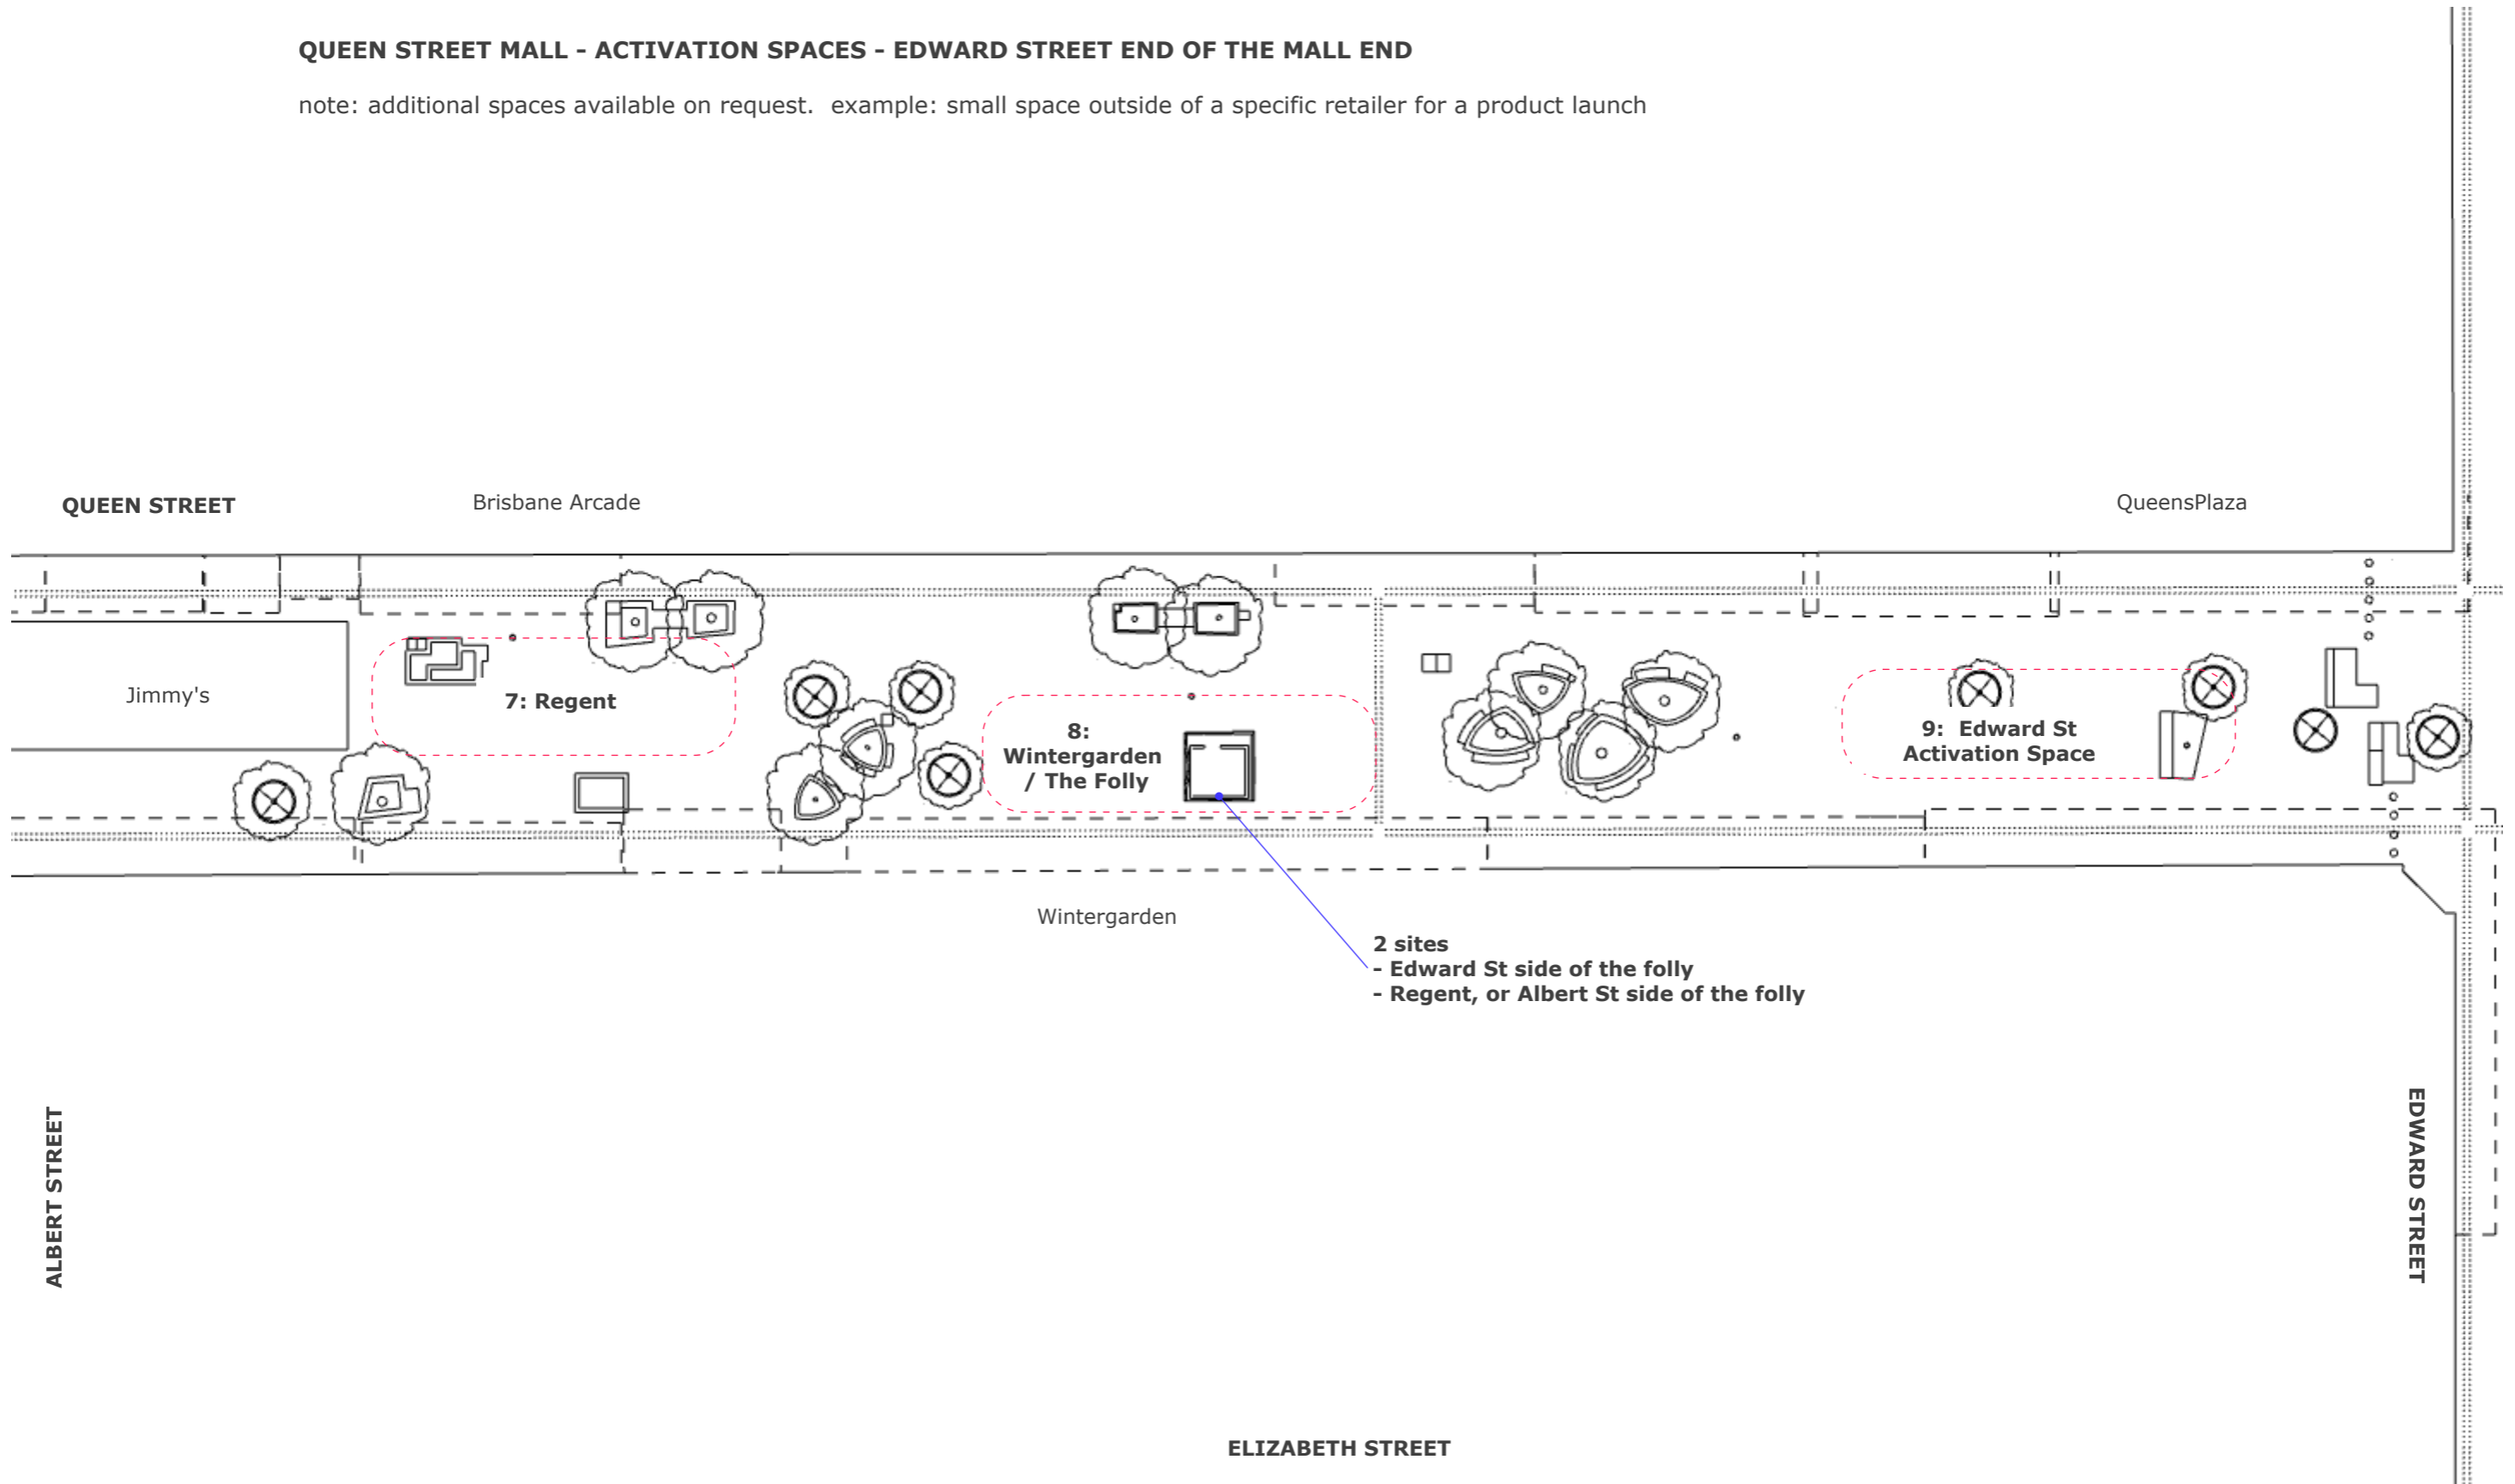

REDDACLIFF PLACE

- 1: Reddacliff Place

GEORGE STREET END OF THE MALL

- 2: George St Activation Space
- 3: QSM Stage
- 4: Fig Trees

CENTRAL AREA / ALBERT STREET

- 5: Albert St West
- 6: Central Structure

EDWARD STREET END OF THE MALL

BURNETT LANE

QUEEN STREET MALL - ACTIVATION SPACES - CENTRAL AREA

note: additional spaces available on request.
example: small space outside of a specific retailer for a product launch

QUEEN STREET MALL - ACTIVATION SPACES - EDWARD STREET END OF THE MALL END

note: additional spaces available on request. example: small space outside of a specific retailer for a product launch

REDDACLIFF PLACE
Access via George Street

GEORGE STREET END OF THE MALL
Access Queen, via George St

CENTRAL AREA / ALBERT STREET
Access via George Street end

EDWARD STREET END OF THE MALL
Access Queen, via Edward Street: OR
Access directly from Queen Street

1: Reddacliff Place

2: George St Activation Space
3: QSM Stage
4: Fig Trees