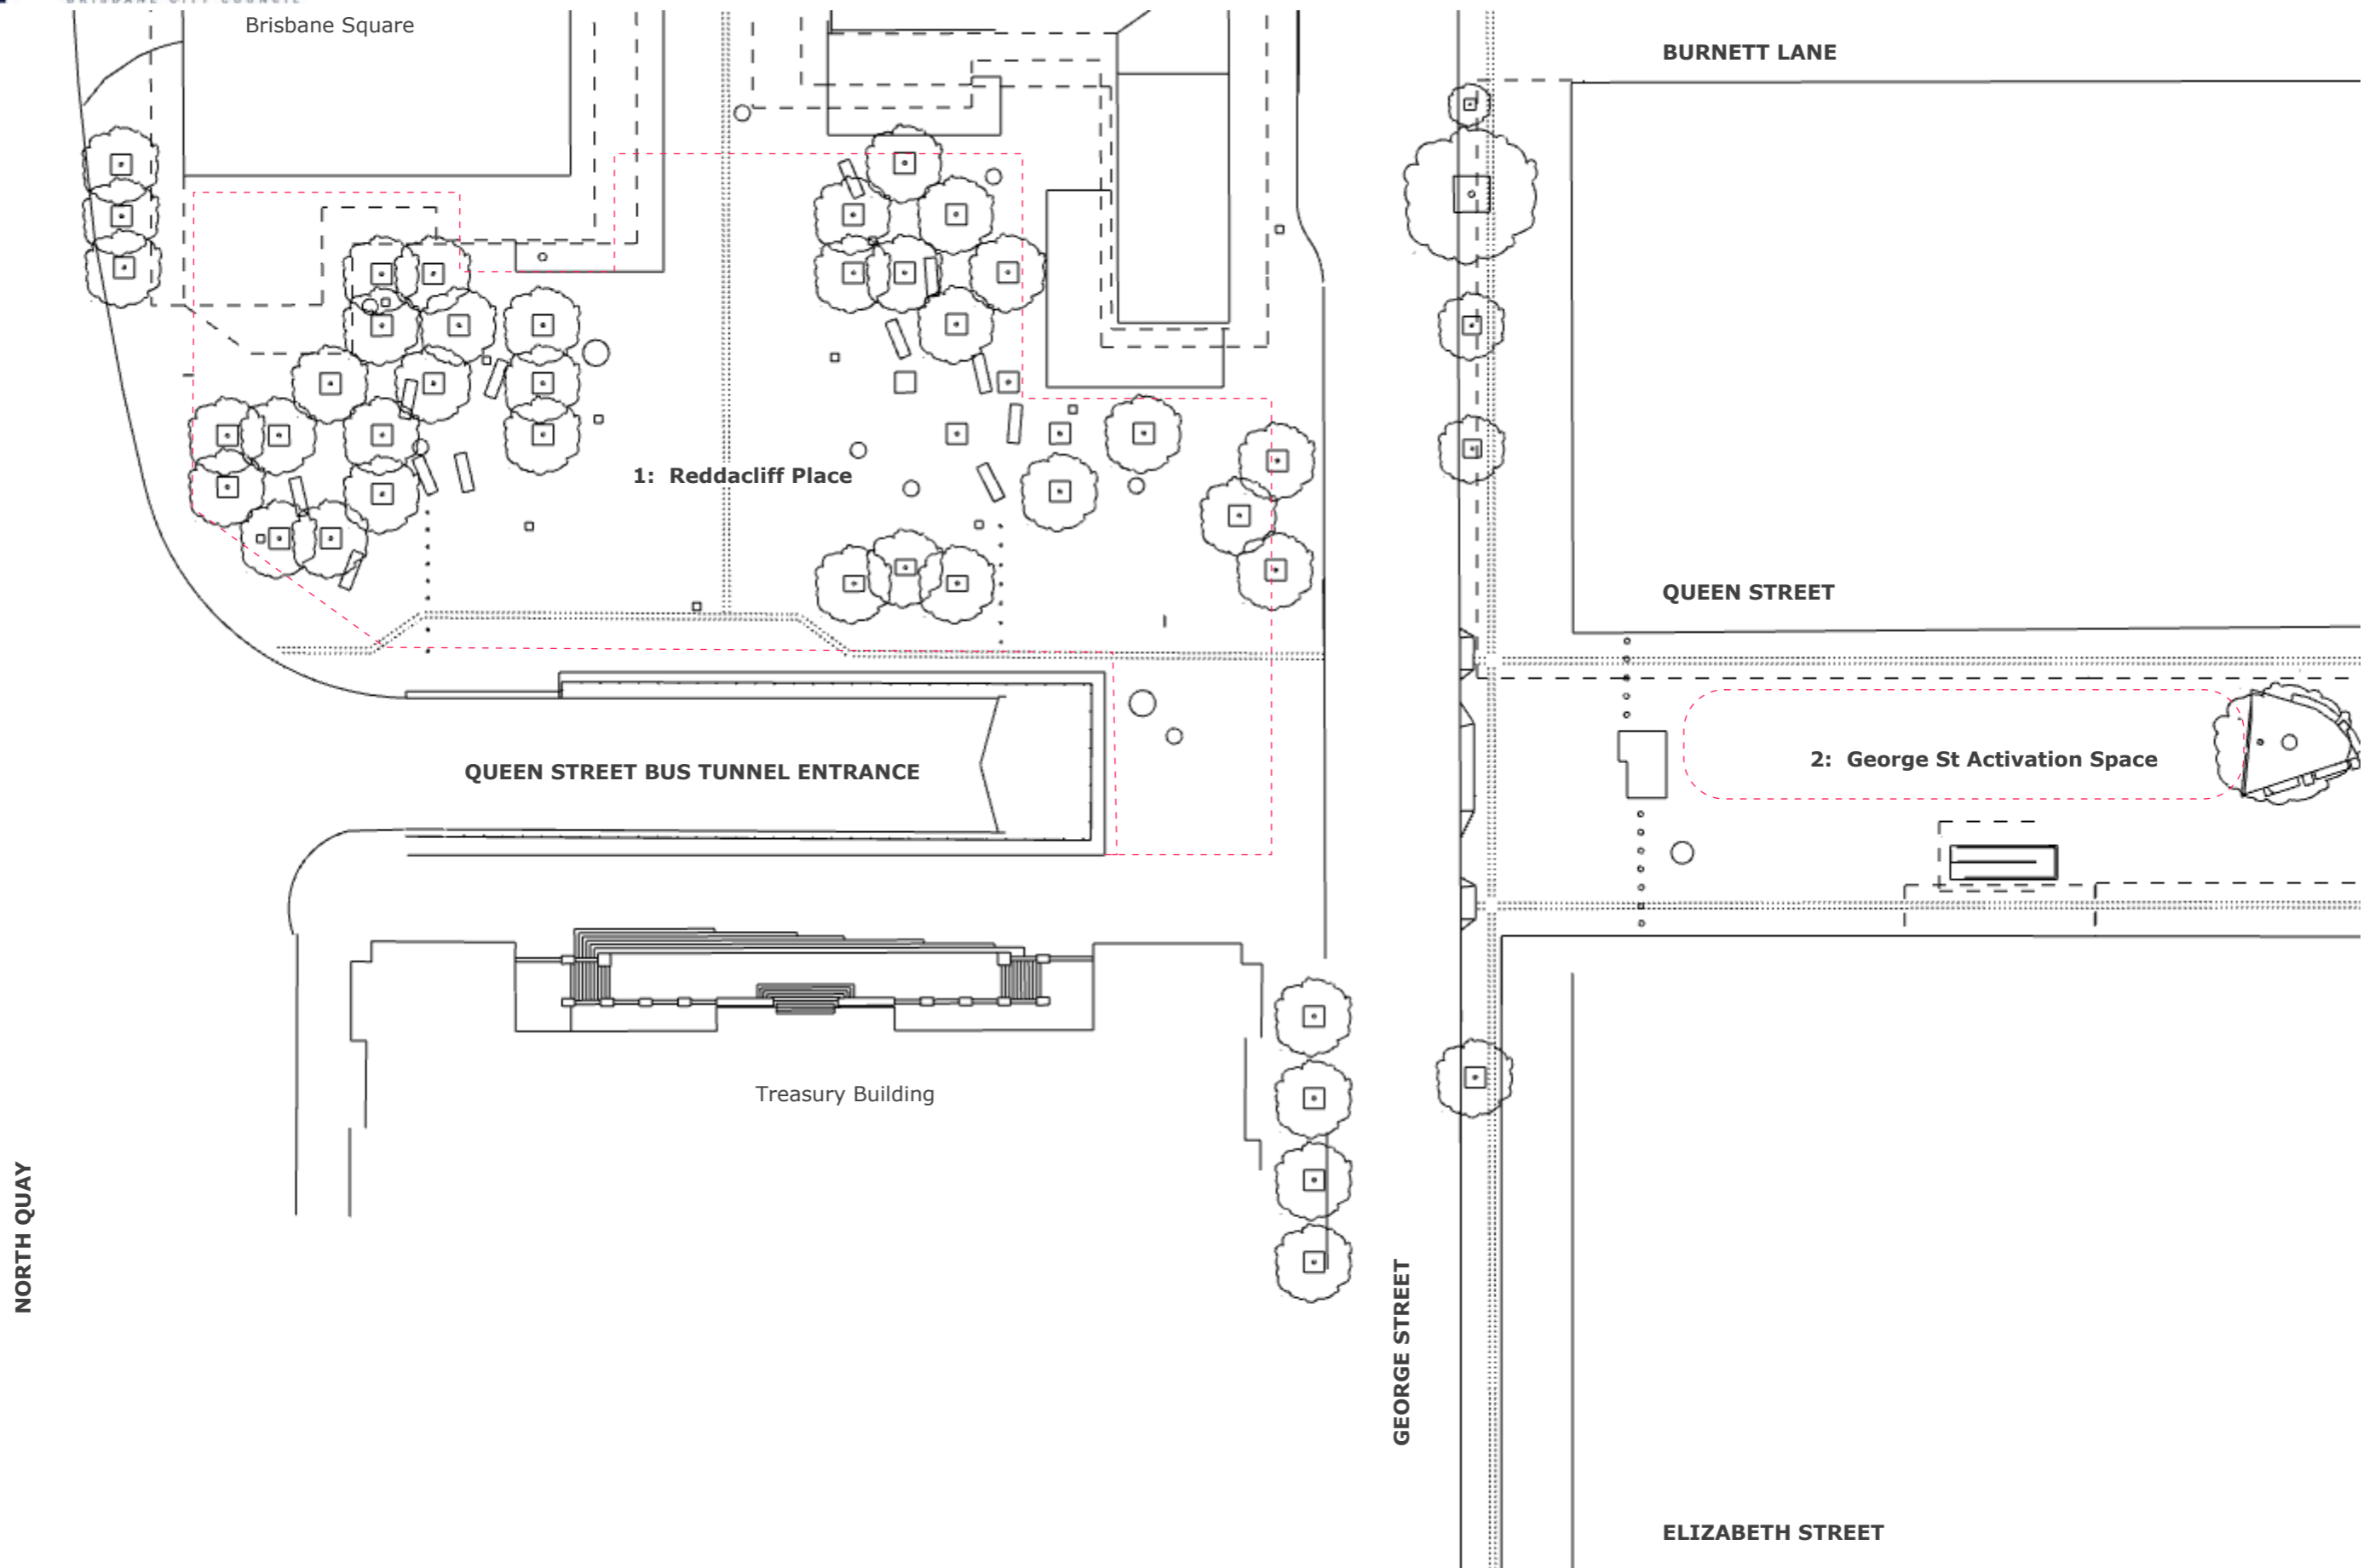

REDDACLIFF PLACE

- 1: Reddacliff Place

GEORGE STREET END OF THE MALL

- 2: George St Activation Space
- 3: QSM Stage
- 4: Fig Trees

CENTRAL AREA / ALBERT STREET

- 5: Albert St West
- 6: Central Structure

EDWARD STREET END OF THE MALL

- 7: Regent
- 8: Wintergarden / Folly (two sites)
- 9: Edward St Activation Space

BURNETT LANE

QUEEN STREET MALL - ACTIVATION SPACES - GEORGE STREET END

note: additional spaces available on request. example: small space outside of a specific retailer for a product launch

note: additional spaces available on request. example: small space outside of a specific retailer for a product launch

REDDACLIFF PLACE
Access via George Street

GEORGE STREET END OF THE MALL
Access Queen, via George St

CENTRAL AREA / ALBERT STREET
Access via George Street end

EDWARD STREET END OF THE MALL
Access Queen, via Edward Street: OR
Access directly from Queen Street

1: Reddacliff Place

2: George St Activation Space
3: QSM Stage
4: Fig Trees